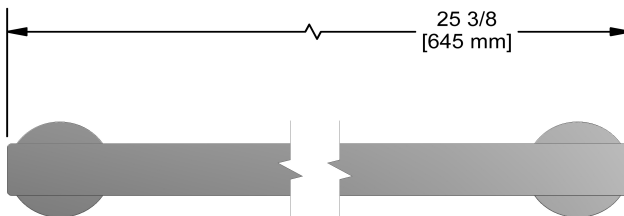

Specifications

60 cm (24") double towel bar
PX6

Description

- 2 anchor points

Available colors

- C : Chrome

Sizes, models and finishes may differ from those presented.

Warranty