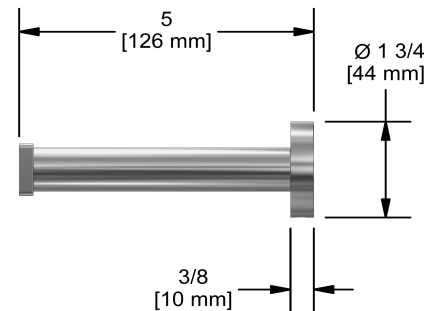

Specifications

60 cm (24") double towel bar
PX6

Description

- 2 anchor points

Available colors

- C : Chrome

Sizes, models and finishes may differ from those presented.

Warranty